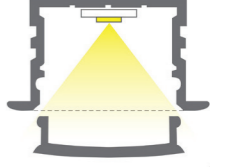

Dimensions

W/m	4.8	9.6	14.4	19.2
Cut Length (mm)	100	50	50	50
Max Length (m)	10	7.5	7.5	5

Image used is only for reference

Technical Information

ECOFLEX G2											
24V											
CRI>90											
ECOFLEX must be installed with a heatsink											
Non-Dim, DALI-Dim, Casambi, Phase Dim											
IP20/IP67			IP20/IP67			IP20/IP67			IP20/IP67		
4.8W/m			9.6W/m			14.4W/m			19.2W/m		
2700K	3000K	4000K	2700K	3000K	4000K	2700K	3000K	4000K	2700K	3000K	4000K
500lm/m	520lm/m	575lm/m	1000lm/m	1050lm/m	1150lm/m	1530lm/m	1630lm/m	1730lm/m	2050lm/m	2150lm/m	2300lm/m
70 LED's per metre			140 LED's per metre			182 LED's per metre			238 LED's per metre		

16 Corner
H1616CR

18 Slim
H1807

18 Square
H1815

18 Multi
H1819

22 Square
H2215

36 Slim
H3518

36 Proud
H3640

36D
H3640D

60 Round
H60T

18 Slim
Recessed
H1707R

22 Recessed
H2215R

ECOFLEX G2 IP20 8mm x 3mm	X	X	X	X	X	X	X	X	X	X	X
ECOFLEX G2 IP67 12mm x 6mm					X	X	X	X	X		X
HYPERFLEX IP20 15mm x 3mm					X	X	X	X	X		X
HYPERFLEX IP67 18mm x 6mm						X	X	X	X		
XFLEX IP20 10mm x 3mm	X	X	X	X	X	X	X	X	X	X	X
XFLEX IP67 13mm x 6mm					X	X	X	X	X		X
WHITEFLEX IP20 10mm x 2mm	X	X	X	X	X	X	X	X	X	X	X
WHITEFLEX IP67 12mm x 2mm					X	X	X	X	X		X
CHROMAFLEX IP20 12mm x 3mm					X	X	X	X	X		X
CHROMAFLEX IP67 14mm x 6mm					X	X	X	X	X		X
COLOURFLEX IP20 10mm x 3mm	X	X	X	X	X	X	X	X	X	X	X
COLOURFLEX IP67 14mm x 6mm					X	X	X	X	X		X