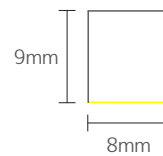

08 SLIM - H0809

Key Features

- Complies with relevant Australian Standards
- Easy installation
- Butt joins to create longer lengths
- Supplied with all mounting components
- 45 & 90 bends available (custom bends available upon request)
- Remote Driver

Dimensions

Profile

Mounting Bracket

Colour Options

Technical Information

	7.2W/m	12W/m
Lumens	309lm/m	515lm/m

Code

Example: H0809 - S0790270DD079 - 2400

Code	Mounting		Power		CRI		CCT		Optics		Driver		Finish		Length
	S	Surface Mounted	07	7.2 W/m	90	CRI>90	27	2700K	OD	Opal	DO	Non-Dim	79	Anodised	
H0809			12	12 W/m	95	CRI>95	30	3000K			DA	DALI	CU	Custom	- XXXX
							40	4000K			SW	Switch-Dim			
											CA	Casambi			