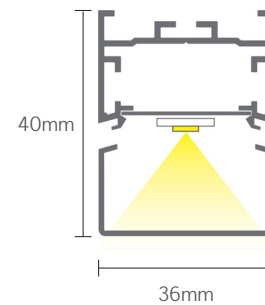

## Key Features

- Dot free illumination with 120 LED/m strips
- Easy installation
- Max module lengths are 2.9m
- Butt joints to create longer lengths
- 2m adjustable wire suspensions when suspending the luminaire
- 45 & 90 bends available (custom bends available upon request)
- Aluminium screwless end caps

## Dimensions

Profile

## Code

Example:

H3640 - S0590270DD011 - 2400

Code	Mounting		Power		CRI		CCT		Optics		Driver		Finish		Length
H3640P	S	Surface Mounted	11	11.5W/m	80	CRI>80	27	2700K	OD	Opal	DO	Non-Dim	79	Anodised	- XXXX
OR	P	Wire Pendant	25	25W/m	90	CRI>90	30	3000K			DA	DALI	11	Mannex White	
			4	4W/m			40	4000K			SW	Switch-Dim	12	Gloss White	
			8	8W/m			TW	2700K-6000K			CA	Casambi	13	Matt White	
H3640PIP			12	12W/m			RGB	RGB			T2	Tunable White	10	Mannex Black	
			16	16W/m			RGBW	RGBW					9	Gloss Black	
			19	19.2W/m									8	Matt Black	
			23	23W/m									CU	Custom	
			14	14.4W/m											
			20	19.2W/m											
			39	38.4W/m											