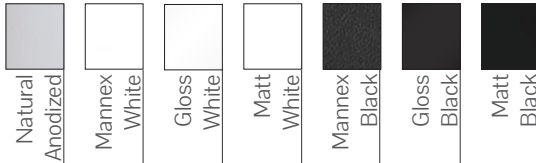

## Key Features

- Dot free illumination with 120 LED/m strips
- Easy installation
- Max module lengths are 2.9m
- Butt joints to create longer lengths
- 2m adjustable wire suspensions when suspending the luminaire
- 45 & 90 bends available (custom bends available upon request)
- Aluminium screwless end caps

## Dimensions

Profile

## Colour Options

## Technical Information

HYPER FLEX		X FLEX				CHROMA FLEX		COLOUR FLEX	WHITE FLEX	
2700K / 3000K / 4000K		2700K / 3000K / 4000K				RGBW(3000K) / RGBW(4000K) / RGBW(6000K)		RGB / Red / Green / Blue / Yellow	2500K-6000K	
CRI>80		CRI>90				CRI>80			CRI>80	
IP20/IP67	IP20	IP20 / IP67				IP20 / IP67		IP20 / IP67	IP20 / IP67	IP20
11.5W/m (11)	25W/m (25)	4W/m (4)	8W/m (8)	12W/m (12)	16W/m (16)	19.2W/m (19)	23W/m (23)	14.4W/m (14)	19.2W/m (20)	38.4W/m (39)
2300lm/m	5000lm/m	520lm/m	1040lm/m	1560lm/m	2080lm/m	-	-	350-410 (RGB)	1680lm/m	3360lm/m
Heatsink required for installation		No heatsink required for installation				Heatsink required for installation		Heatsink required for installation	Heatsink required for installation	