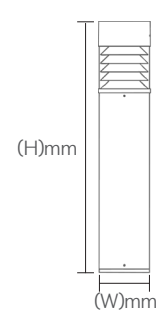

Dimensions

Technical Information

	Code	Dimensions	Illumination	Finish					Lumens	
				B	W	M	BR	G	1x15W	1x20W
	Unique Product Code	Width x Height	Direct x Wattage	B	W	M	BR	G	1x15W	1x20W
Flat Top Louvre	BFTL150700	150mmx700mm	1x15W 1 x 20W	-	-	-	-	-	867lm	1180lm
	BFTL1501000	150mmx1000mm	1x15W 1 x 20W	-	-	-	-	-	867lm	1180lm
Round Top Louvre	BRTL150700	150mmx700mm	1x20W 1 x 30W	-	-	-	-	-	867lm	1180lm
	BRTL1501000	150mmx1000mm	1x20W 1 x 30W	-	-	-	-	-	867lm	1180lm
Flat Top Cone	BFTC150700	150mmx700mm	1x20W 1 x 30W	-	-	-	-	-	817lm	1075lm
	BFTC1501000	150mmx1000mm	1x20W 1 x 30W	-	-	-	-	-	817lm	1075lm
Round Top Cone	BRTC150700	150mmx700mm	1x20W 1 x 30W	-	-	-	-	-	817lm	1075lm
	BRTC1501000	150mmx1000mm	1x20W 1 x 30W	-	-	-	-	-	817lm	1075lm
Flat Top Cone L	BFTCL150700	150mmx700mm	1x20W 1 x 30W	-	-	-	-	-	767lm	1015lm
	BFTCL1501000	150mmx1000mm	1x20W 1 x 30W	-	-	-	-	-	767lm	1015lm
Round Top Cone L	BRTCL150700	150mmx700mm	1x20W 1 x 30W	-	-	-	-	-	767lm	1015lm
	BRTCL1501000	150mmx1000mm	1x20W 1 x 30W	-	-	-	-	-	767lm	1015lm
Flat Top Single	BFTS150700	150mmx700mm	1x20W 1 x 30W	-	-	-	-	-	1267lm	1715lm
	BFTS1501000	150mmx1000mm	1x20W 1 x 30W	-	-	-	-	-	1267lm	1715lm
Round Top Single	BRTS150700	150mmx700mm	1x20W 1 x 30W	-	-	-	-	-	1267lm	1715lm
	BRTS1501000	150mmx1000mm	1x20W 1 x 30W	-	-	-	-	-	1267lm	1715lm