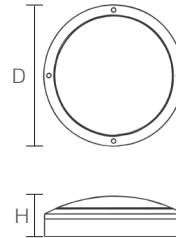

BULKHEAD 280

Key Features

- 5 Year Warranty
- CRI>80 (Standard), CRI>95 (Optional)
- Integral Non-Dim or DALI-Dim Gear
- Silicone seal waterproof gasket, 2mm thick PMMA diffuser

Dimensions

Technical Information

	Code	Dimensions	Illumination	Finish					Lumens
	Unique Product Code	Diameter (D) x Height (H)	Direct x Wattage	B	W	M	BR	G	
Full Diffuser	BFD28080	280mm x 80mm	1x15W	-	-			-	875lm
			1x20W	-	-			-	1165lm
			1x30W	-	-			-	1729lm
Half Diffuser	BHD28080	280mm x 80mm	1x15W	-	-			-	512lm
			1x20W	-	-			-	683lm
			1x30W	-	-			-	1025lm
Grill Diffuser	BGD28080	280mm x 80mm	1x15W	-	-			-	875lm
			1x20W	-	-			-	1165lm
			1x30W	-	-			-	1729lm

Code

Example: **BFD28080-1x15-3K-80-B-ND**

Fitting (Unique Code)		Illumination		LED Colour		CRI		Finish		Control Gear	
BFD28080	Full Diffuser 280mm x 80mm	1x15	15 Watts	3K	3000K	80	CRI>80	B	Black	ND	Non-Dim
BHD28080	Half Diffuser 280mm x 80mm	1x20	20 Watts	4K	4000K	95	CRI>95	W	White	DA	DALI Dimmable
BGD28080	Grill Diffuser 280mm x 80mm	1x30	30 Watts	5K	5000K			G	Grey		