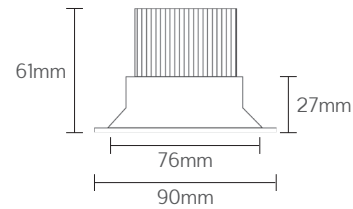

HYPER 1.2

Key Features

- 5 Year Warranty
- CRI>97 (Standard), CRI>80 on request (3000K ONLY)
- IP20 (Standard), IP44 on request
- Honeycomb or frosted filter options

Dimensions

Technical Information

	Beam Angle	2700K CRI>97	3000K CRI>97	4000K CRI>97
9W	25°	650	654	738
	40°	659	650	728
	60°	634	626	703
11W	25°	850	895	990
	40°	871	891	987
	60°	839	904	971
15W	25°	1157	1209	1327
	40°	1145	1186	1322
	60°	1120	1206	1315
21W	25°	1569	1639	1820
	40°	1603	1686	1922
	60°	1488	1649	1776

Code

Example: **Hyper 1.2 - 9W-B-27K-18-80-20-STD-HC**

Fitting	Wattage		Frame Colour		LED Colour		Beam Angle		CRI		IP		Dimming		Filters	
	9W	11W	B	Black	27K	2700K	18	18°	80	CRI>80	20	IP20 (Standard)	STD	Trailing & Leading	HC	Honeycomb
Hyper 1.2	9W	11W	W	White	3K	3000K	25	25°	97	CRI>97 (Standard)	44	IP44	DALI	Edge Dim (Standard)	FR	Frosted
	15W	15W			4K	4000K	40	40°						DALI Dim		
	21W	21W					60	60°								