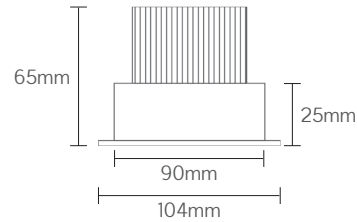

Key Features

- 5 Year Warranty
- CRI>97 (Standard), CRI>80 on request (3000K ONLY)
- IP20
- Honeycomb or frosted filter options

Dimensions

Technical Information

	Beam Angle	2700K CRI>97	3000K CRI>97	4000K CRI>97
9W	25°	650	654	738
	40°	659	650	728
	60°	634	626	703
11W	25°	850	895	990
	40°	871	891	987
	60°	839	904	971
15W	25°	1157	1209	1327
	40°	1145	1186	1322
	60°	1120	1206	1315
21W	25°	1569	1639	1820
	40°	1603	1686	1922
	60°	1488	1649	1776

Code

Example: **Hyper 2.2-9W-B-27K-18-80-20-STD-HC**

Fitting	Wattage		Frame Colour		LED Colour		Beam Angle		CRI		IP		Dimming		Filters	
	9W	11W	B	W	27K	3K	18	25	80	97	20	IP20 (Standard)	STD	Trailing & Leading Edge Dim (Standard)	HC	Honeycomb
Hyper 2.2	9W	11W	Black	White	2700K	3000K	18°	25°	CRI>80	CRI>97 (Standard)			DALI	DALI Dim	FR	Frosted
	15W	15W	S	Silver	4K	4000K	40°	60°								
	21W	21W														