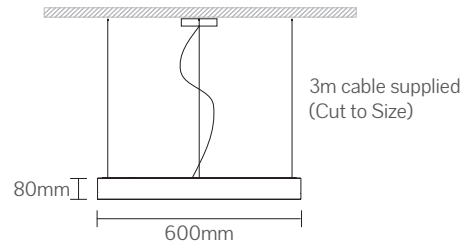

Key Features

- 5 Year Warranty
- 240VAC 50 HZ input voltage with over voltage protection
- IP40 for indoor use, IP54 Outdoor use
- Weight:8kg

Dimensions

Technical Information

| | Wattages | Lumens(3000K) | Lumens (4000K) |
|--------|----------|---------------|----------------|
| LUNA 6 | 32W | 3755lm | 3953lm |
| | 41W | 4900lm | 5158lm |
| | 46W | 5522lm | 5813lm |

Code

Example: LUNA 6-32W-ND-MW-3K-WS

| Fitting | Wattage | | Dimming | | Colour | | LED Colour | | Mounting | | Light Direction | |
|---------|---------|-----|---------|------------|--------|----------------|------------|-------|----------|-----------------|-----------------|----------|
| | 32W | 41W | ND | Non-Dim | MW | Mannec White | 3K | 3000K | WS | Wire Suspended | IND | Direct** |
| LUNA 6 | 32W | 41W | DALI | DALI-Dim | MB | Mannex Black | 4K | 4000K | RS | Rod Suspended | | Indirect |
| | 46W | 46W | SD | Switch Dim | CC | Custom Colours | | | SM | Surface Mounted | | |
| | | | 010 | 1-10V | | | | | | | | |