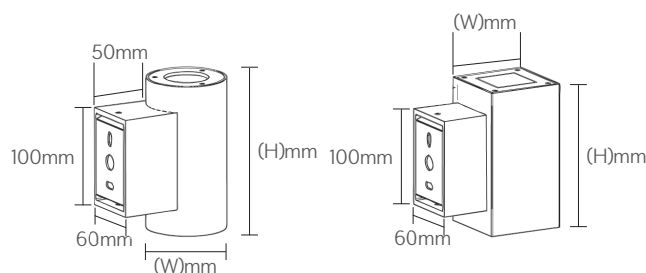

ZEUS -WALL MOUNT 80 SERIES

Key Features

- 5 Year Warranty
- CRI>80 (Standard), CRI>95 (Optional)
- DALI-Dim Integrated driver only on profiles larger than 150mm
- Direct, Indirect or Direct/Indirect options
- Fire resistant silicone seal waterproof gasket and 8mm toughened glass

Dimensions

Technical Information

	Dimensions	illumination	Finish					Lumens			
	Width x Height	Direction x Wattage	B	W	M	BR	G	12°	24°	36°	60°
WM80100	80mm x 100mm	1x5W	-	-	-	-	-	623lm	581lm	514lm	478lm
		2x5W	-	-	-	-	-	1219lm	1162lm	1059lm	986lm
WM80150	80mm x 150mm	1x5W	-	-	-	-	-	623lm	581lm	514lm	478lm
		1x10W	-	-	-	-	-	1121lm	1022lm	966lm	832lm
		2x5W	-	-	-	-	-	1219lm	1162lm	1059lm	986lm
		2x8W	-	-	-	-	-	2209lm	2004lm	1872lm	1404lm
WM80200	80mm x 200mm	1x5W	-	-	-	-	-	623lm	581lm	514lm	478lm
		1x10W	-	-	-	-	-	1121lm	1022lm	966lm	832lm
		2x5W	-	-	-	-	-	1219lm	1162lm	1059lm	986lm
		2x8W	-	-	-	-	-	2209lm	2004lm	1872lm	1404lm

Code

Example: WM80150-1x5W-3K-80-R-B-ND-12

Fitting		illumination		LED Colour		CRI		Shape		Finish		Control Gear		Beam Angle	
WM80100	80mm x 100mm	1x5W	1x5W Direct or Indirect	3K	3000K	80	CRI>80	R	Round	B	Black	ND	Non-Dim	12	12°
WM80150	80mm x 150mm	1x10W	1x10W Direct or Indirect	4K	4000K	95	CRI>95	S	Square	W	White	DD	DALI-Dim	24	24°
WM80200	80mm x 200mm	2x5W	2x5W Direct/Indirect	5K	5000K					M	SS Mirrored			36	36°
		2x8W	2x8W Direct/Indirect							BR	SS Brushed			60	60°
										G	Grey				