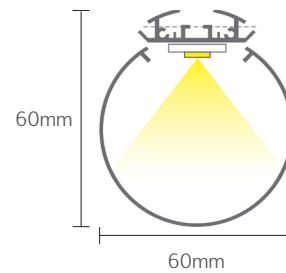

60 ROUND - H60T

Key Features

- Dot free illumination with 120 LED/m strips
- Easy installation
- Max module lengths are 2.5m
- Butt joins to create longer lengths
- 2m adjustable wire suspensions when suspending the luminaire
- Plastic silver screwless fixed end caps

Dimensions

Profile

Colour Options

Technical Information

HYPERFLEX		X FLEX				CHROMAFLEX			COLOURFLEX		WHITEFLEX	
2700K / 3000K / 4000K		2700K / 3000K / 4000K				RGBW(3000K) / RGBW(4000K) / RGBW(6000K)			RGB / Red / Green / Blue / Yellow		2500K-6000K	
CRI>80		CRI>90				CRI>80					CRI>80	
IP20/IP67	IP20	IP20 / IP67				IP20 / IP67			IP20 / IP67		IP20 / IP67	IP20
11.5W/m (11)	25W/m (25)	4W/m (4)	8W/m (8)	12W/m (12)	16W/m (16)	19.2W/m (19)	23W/m (23)	30W/m	14.4W/m (14)	19.2W/m (20)	38.4W/m (39)	
2300lm/m	5000lm/m	520lm/m	1040lm/m	1560lm/m	2080lm/m	-	-	-	350-410 (RGB)	1680lm/m	3360lm/m	
Heatsink required for installation		No heatsink required for installation				Heatsink required for installation			Heatsink required for installation		Heatsink required for installation	

Lumens are based off 4000K values ##See individual LED Flex data sheet for full break down

Code

Example:

H60T - S0490270DD079 - 2400

Code	Mounting		Power		CRI		CCT		Optics		Driver		Finish		Length
	S	P	11	25	80	CRI>80	27	2700K	OD	Opal	DO	Non-Dim	79	Anodised	
H60T	S	Surface Mounted	11	11.5W/m	80	CRI>80	27	2700K	OD	Opal	DO	Non-Dim	79	Anodised	- XXXX
			25	25W/m	90	CRI>90	30	3000K							
OR	P	Wire Pendant	04	4W/m			40	4000K			DA	DALI	CU	Custom	
			08	8W/m			TW	2700K-6000K			SW	Switch-Dim			
H60TIP	P	Wire Pendant	12	12W/m			RGB	RGB			CA	Casambi			
			16	16W/m			RGBW3	RGBW (3000K)			T2	Tunable White			
			19	19.2W/m			RGBW4	RGBW (4000K)							
			23	23W/m			RGBW6	RGBW (6000K)							
			30	30W/m											
			14	14.4W/m											
			20	19.2W/m											
			39	38.4W/m											