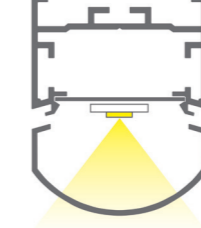

LED FLEX & PROFILE CONFIGURATION

16 Corner
H1616CR

18 Slim
H1807

18 Square
H1815

18 Multi
H1819

22 Square
H2215

36 Slim
H3518

36 Proud
H3640

36D
H3640D

60 Round
H60T

18 Slim
Recessed
H1707R

22 Recessed
H2215R

ECOFLEX G2 IP20 8mm x 3mm	X	X	X	X	X	X	X	X	X	X	X
ECOFLEX G2 IP67 12mm x 6mm					X	X	X	X	X		X
HYPERFLEX IP20 15mm x 3mm					X	X	X	X	X		X
HYPERFLEX IP67 18mm x 6mm						X	X	X	X		
XFLEX IP20 10mm x 3mm	X	X	X	X	X	X	X	X	X	X	X
XFLEX IP67 13mm x 6mm					X	X	X	X	X		X
WHITEFLEX IP20 10mm x 2mm	X	X	X	X	X	X	X	X	X	X	X
WHITEFLEX IP67 12mm x 2mm					X	X	X	X	X		X
CHROMAFLEX IP20 12mm x 3mm					X	X	X	X	X		X
CHROMAFLEX IP67 14mm x 6mm					X	X	X	X	X		X
COLOURFLEX IP20 10mm x 3mm	X	X	X	X	X	X	X	X	X	X	X
COLOURFLEX IP67 14mm x 6mm					X	X	X	X	X		X