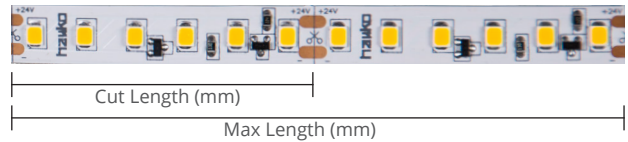

Key Features

- 24V Input
- IP20 or IP67 options available
- A variety of Colour temperatures (2700K, 3000K, 4000K)
- 2SDCM colour accuracy
- XFLEX can be installed without a heat sink
- L90 B10 > 54000hrs
- Operating temperature: -20° to +60°
- Integral constant circuitry with on-board temperature control

Dimensions

W/m	4	8	12	16
Cut Length (mm)	55	55	55	55
Max Length (m)	10	10	10	10

Image used is only for reference

Technical Information

XFLEX											
24V											
CRI>90											
XFLEX can be installed without a heatsink											
Non-Dim, DALI-Dim, Casambi, Phase Dim											
IP20/IP67			IP20/IP67			IP20/IP67			IP20/IP67		
4W/m			8W/m			12W/m			16W/m		
2700K	3000K	4000K	2700K	3000K	4000K	2700K	3000K	4000K	2700K	3000K	4000K
460lm/m	480lm/m	520lm/m	920lm/m	960lm/m	1040lm/m	1380lm/m	1440lm/m	1560lm/m	1840lm/m	1920lm/m	2080lm/m
126 LED's per metre			126 LED's per metre			126 LED's per metre			126 LED's per metre		

Code

Example: **XFLEX-42027-1100**

Code	Power	IP	CCT	Length
XFlex	4 8 12 16 4W/m 8W/m 12W/m 16W/m	20 67 IP20 IP67	27 30 40 2700K 3000K 4000K	- XXXX

HAWKO Lighting reserve the right to change any data without notification