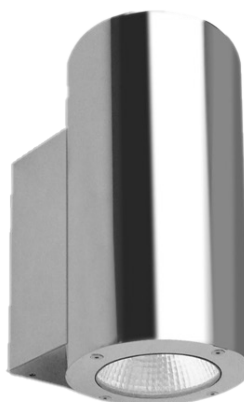

# ZEUS - WALL MOUNT 150 SERIES

## Code

Example: WM100150-1x15W-3K-80-R-B-ND-12

Fitting	Illumination	LED Colour	CRI	Shape	Finish	Control Gear	Beam Angle
VM150150	150mm x 150mm 1x15W	3K 3000K	80 CRI>80	R Round	B Black	ND Non-Dim	12 12°
VM150200	150mm x 200mm 1x20W	4K 4000K	95 CRI>95	S Square	W White	DD DALI-Dim	24 24°
VM150300	150mm x 300mm 1x30W	5K 5000K			M SS Mirrored		36 36°
VM150400	150mm x 400mm 2x15W				BR SS Brushed		60 60°
VM150500	150mm x 500mm 2x20W 2x30W				G Grey		