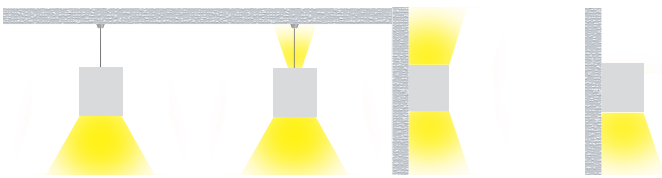

Dimensions

Profile

Colour Options

Mounting

Wire Pendant (P) Up/Down Wire (U) Wall Up & Down Mounted (C) Wall Mounted (W)
Rod Pendant (D) Up/Down Rod (Y)

Code

Example:

H60140- P129030ODD010 - 2400