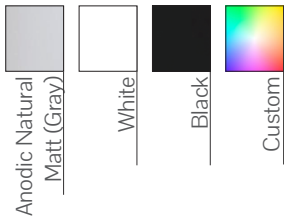

Dimensions

Profile

Colour Options

Mounting

Wire Pendant (P) Up/Down Wire (U) Wall Up & Down Mounted (C) Wall Mounted (W)
Rod Pendant (D) Up/Down Rod (Y)

Code

Example:

H60140- P129030ODD010 - 2400