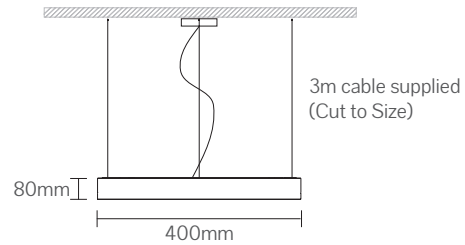

Key Features

- 5 Year Warranty
- 240VAC 50 HZ input voltage with over voltage protection
- IP40 for indoor use, IP54 Outdoor use
- Weight:6kg

Dimensions

Technical Information

	Wattages	Lumens (3000K)	Lumens(4000K)
LUNA 4	21W	1114lm	1173lm
	26W	1680lm	1769lm
	32W	1670lm	1758lm
	37W	1918lm	2019lm

Code

Example: LUNA 4 - 21W-ND-MW-3K-WS

Fitting	Wattage		Dimming		Colour		LED Colour		Mounting		Light Direction	
LUNA 4	21W 26W 32W 37W	21W 26W 32W 37W	ND DALI SD 010	Non-Dim DALI-Dim Switch Dim 1-10V	MW MB CC	Mannec White Mannex Black Custom Colours	3K 4K	3000K 4000K	WS RS SM	Wire Suspended Rod Suspended Surface Mounted	IND	Direct** Indirect