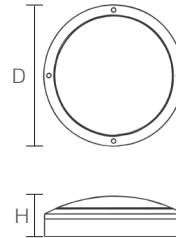

BULKHEAD 360

Key Features

- 5 Year Warranty
- CRI>80 (Standard), CRI>95 (Optional)
- Integral Non-Dim or DALI-Dim Gear
- Silicone seal waterproof gasket, 3mm thick PMMA diffuser

Dimensions

Technical Information

	Code	Dimensions	Illumination	Finish					Lumens
				B	W	M	BR	G	
	Unique Product Code	Diameter (D) x Height (H)	Direct x Wattage						
Full Diffuser	BFD360110	360mm x 110mm	1x20W	-	-			-	1120lm
			1x30W	-	-			-	1688lm
			1x40W	-	-			-	2240lm
Half Diffuser	BHD360110	360mm x 110mm	1x20W	-	-			-	842lm
			1x30W	-	-			-	1433lm
			1x40W	-	-			-	1935lm
Grill Diffuser	BGD360110	360mm x 110mm	1x20W	-	-			-	1112lm
			1x30W	-	-			-	1628lm
			1x40W	-	-			-	2187lm

Code

Example: **BFD360110-1x20-3K-80-B-ND**

Fitting (Unique Code)		Illumination		LED Colour		CRI		Finish		Control Gear	
BFD360110	Full Diffuser 360mm x 110mm	1x20	20 Watts	3K	3000K	80	CRI>80	B	Black	ND	Non-Dim
BHD360110	Half Diffuser 360mm x 110mm	1x30	30 Watts	4K	4000K	95	CRI>95	W	White	DA	DALI-Dimmable
BGD360110	Grill Diffuser 360mm x 110mm	1x40	40 Watts	5K	5000K			G	Grey		