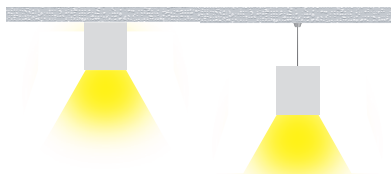

36 SQUARE - H3535

Key Features

- Minimum length 600mm
- Maximum module length 2.9m
- 45°, 90°, T, X, Y bends available
- 0.9kg/m
- Custom colours available on request
- L80 B10 >100K Hours Lifetime

Dimensions

Profile

Colour Options

Mounting

Surface Mounted (S) Wire Pendant (P)

Code

Example: H3535 - S1680300DDO11 - 2400

Code	Mounting	Power	CRI	CCT	Optics	Driver	Finish	Length						
H3535	S Surface Mounted	16	16 W/m	1824lm/m	80 CRI>80	30	3000K	OD	LED+	DO Non-Dim	DA DALI	79	Anodised	- XXXX
		19	19 W/m	2166lm/m								11	Mannex	
	P Wire Pendant	26	26 W/m	2912lm/m	90 CRI>90	40	4000K	PD Push-Dim	CA Casambi	TW Tunable White	12	Gloss White		
		50	5000K	13							Matt White			
	TW	2700K - 6500K	9	Gloss Black	10	Mannex Black	8	Matt Black						
									8	Matt Black				
											CU	Custom		