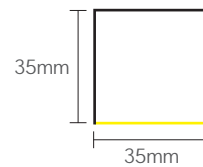

36 SQUARE - H3535

Key Features

- Minimum length 600mm
- Maximum module length 2.9m
- 45°, 90°, T, X, Y bends available
- 0.9kg/m
- Custom colours available on request
- L80 B10 >100K Hours Lifetime

Dimensions

Profile

Colour Options

Mounting

Surface Mounted (S) Wire Pendant (P)

Code

Example: H3535 - S1680300DDO11 - 2400

Code	Mounting	Power	CRI	CCT	Optics	Driver	Finish	Length						
H3535	S Surface Mounted	16	16 W/m	1824lm/m	80 CRI>80	30	3000K	OD	LED+	DO Non-Dim	DA DALI	79	Anodised	- XXXX
		19	19 W/m	2166lm/m								11	Mannex	
	P Wire Pendant	26	26 W/m	2912lm/m	90 CRI>90	40	4000K	PD Push-Dim	CA Casambi	TW Tunable White	12	Gloss White		
		50	5000K	13							Matt White			
	TW	2700K - 6500K	9	Gloss Black	10	Mannex Black	8	Matt Black						
									8	Matt Black				
											CU	Custom		