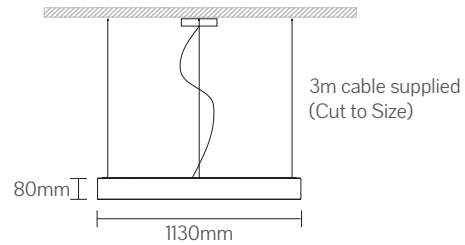

LUNA 11.5

Key Features

- 5 Year Warranty
- 240VAC 50 HZ input voltage with over voltage protection
- IP40 for indoor use, IP54 Outdoor use
- Weight: 15kg

Dimensions

Technical Information

	Wattages/m	Lumens (3000K)	Lumens (4000K)
LUNA 11.5	74W	7972lm	8392lm
	107W	13617lm	14334lm
	172W	21470lm	22601lm

Code

Example: LUNA 11.5-74W-ND-MW-3K-WS

Fitting	Wattage		Dimming		Colour		LED Colour		Mounting		Light Direction	
	74W	107W	ND	Non-Dim	MW	Manneq White	3K	3000K	WS	Wire Suspended	IND	Direct**
LUNA 11.5	74W	107W	DALI	DALI-Dim	MB	Mannex Black	4K	4000K	RS	Rod Suspended		Indirect
	172W	172W	SD	Switch Dim	CC	Custom Colours			SM	Surface Mounted		
			010	1-10V								