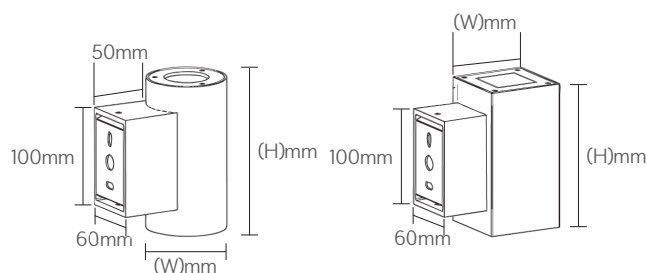

Dimensions

Technical Information

| | Dimensions | illumination | Finish | | | | | Lumens | | | |
|---------|----------------|---------------------|--------|---|---|----|---|--------|--------|--------|--------|
| | Width x Height | Direction x Wattage | B | W | M | BR | G | 12° | 24° | 36° | 60° |
| WM80100 | 100mm x 100mm | 1x5W | - | - | - | - | - | 603lm | 561lm | 504lm | 438lm |
| | | 2x5W | - | - | - | - | - | 1139lm | 1065lm | 854lm | 956lm |
| WM80150 | 100mm x 150mm | 1x5W | - | - | - | - | - | 603lm | 561lm | 504lm | 438lm |
| | | 1x10W | - | - | - | - | - | 1079lm | 1012lm | 946lm | 825lm |
| | | 2x5W | - | - | - | - | - | 1139lm | 1065lm | 854lm | 956lm |
| | | 2x8W | - | - | - | - | - | 2208lm | 2004lm | 1872lm | 1404lm |
| WM80200 | 100mm x 200mm | 1x5W | - | - | - | - | - | 603lm | 561lm | 504lm | 438lm |
| | | 1x10W | - | - | - | - | - | 1079lm | 1012lm | 946lm | 825lm |
| | | 2x5W | - | - | - | - | - | 1139lm | 1065lm | 854lm | 956lm |
| | | 2x8W | - | - | - | - | - | 2208lm | 2004lm | 1872lm | 1404lm |

Code

Example: WM100150-1x5W-3K-80-R-B-ND-12

| Fitting | | illumination | | LED Colour | | CRI | | Shape | | Finish | | Control Gear | | Beam Angle | |
|----------|---------------|--------------|--------------------------|------------|-------|-----|--------|-------|--------|--------|-------------|--------------|----------|------------|-----|
| WM100100 | 100mm x 100mm | 1x5W | 1x5W Direct or Indirect | 3K | 3000K | 80 | CRI>80 | R | Round | B | Black | ND | Non-Dim | 12 | 12° |
| WM100150 | 100mm x 150mm | 1x10W | 1x10W Direct or Indirect | 4K | 4000K | 95 | CRI>95 | S | Square | W | White | DD | DALI-Dim | 24 | 24° |
| WM100200 | 100mm x 200mm | 2x5W | 2x5W Direct/Indirect | 5K | 5000K | | | | | M | SS Mirrored | | | 36 | 36° |
| | | 2x8W | 2x8W Direct/Indirect | | | | | | | BR | SS Brushed | | | 60 | 60° |
| | | | | | | | | | | G | Grey | | | | |