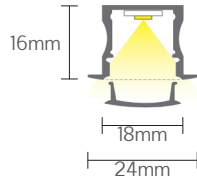

18 RECESSED - H1816

Features

- Max Module Distance: 2.5m
- Controls: Non-Dimmable, DALI Dimmable, Switch-Dim, Casambi, Tunable White
- Power Supply: Remote Driver
- Finish Colour: Natural Anodised, Black, White
- Installation Type: Recessed with 2 recessed brackets per metre
- Input Voltage: 24V

Technical Information

	4W/m (04)	8W/m (08)	12W/m (12)	16W/m (16)	
Monochrome	CCT				
	2700K / 3000K / 3500K / 4000K				
	Ingress Protection (IP)				
	IP20				
RGB & SINGLE COLOURS	CCT				
	RGB / Red / Green / Blue / Yellow				
	Ingress Protection (IP)				
	IP20				
RGBW	CCT				
	RGBW (3000K/4000K/6000K)				
	Ingress Protection (IP)				
	IP20				
Tunable White	CCT				
	2500K-6000K				
	Ingress Protection (IP)				
	IP20				
Lumens/m		520	1000	1560	1800
Lumens/m		14.4W/m (14)			
Lumens/m		19.2W/m (19)*	19.2W/m (20)		
Lumens/m		410 (RGB)			
Lumens/m		920	920		
Lumens/m		19.2W/m (19)	23W/m (23)		
Lumens/m		1680	1700		

HAWKO Lighting reserve the right to change any data without notification *LED option has an on-board constant onrroller IC with inbuilt temperature control