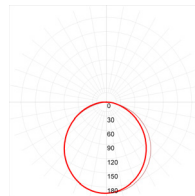

Photometrics

H1816R-R-10-90-40-OD-D0-79-1000

Code

Example: **H1816R-R-04-90-27-OD-D0-79-2400**

Code	Mounting	Power	CRI	CCT	Optics	Driver	Finish	Length
H1815R	H1816R, IP20	R Recessed	90 CRI>90	27 2700K 30 3000K 35 3500K 40 4000K 50 5000K 65 6500K TW 2700K-6000K RGB RGB RGBW3K RGBW 3000K RGBW4K RGBW 4000K RGBW6K RGBW 6500K	OD Opal	DO Non-Dim DA DALI D4 DALI RGBW SW Switch-Dim CA Casambi C4 Casambi ((TW, RGB, RGBW) T2 Tunable White	79 Natural Anodised 10 Black 11 WhiteCustom CU	-XXXX

HAWKO Lighting reserve the right to change any data without notification