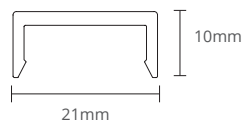

Accessories

Mounting Bracket