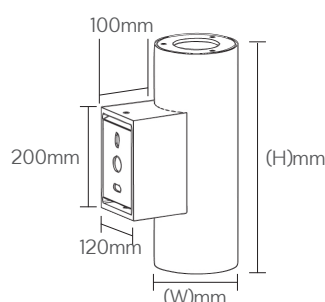

Dimensions

Technical Information

	Dimensions	Illumination	Finish					Lumens				
	Width x Height		Direction x Wattage	B	W	M	BR	G	12°	24°	36°	60°
VM200200	200mmx200mm	1x20W 1x30W 1x40W 1x60W 2x20W 2x30W 2x40W 2x60W	-	-				-	2448lm 3756lm 4876lm 7346lm 4886lm 7329lm 9784lm 14658lm	2349lm 3566lm 4633lm 7033lm 4672lm 7008lm 9342lm 14032lm	2234lm 3374lm 4478lm 6562lm 4459lm 6688lm 8922lm 13321lm	2127lm 3185lm 4270lm 6269lm 4247lm 6370lm 8495lm 12758lm
VM200300	200mmx300mm	1x20W 1x30W 1x40W 1x60W 2x20W 2x30W 2x40W 2x60W	-	-				-	2448lm 3756lm 4876lm 7346lm 4886lm 7329lm 9784lm 14658lm	2349lm 3566lm 4633lm 7033lm 4672lm 7008lm 9342lm 14032lm	2234lm 3374lm 4478lm 6562lm 4459lm 6688lm 8922lm 13321lm	2127lm 3185lm 4270lm 6269lm 4247lm 6370lm 8495lm 12758lm
VM200400	200mmx400mm	1x20W 1x30W 1x40W 1x60W 2x20W 2x30W 2x40W 2x60W	-	-				-	2448lm 3756lm 4876lm 7346lm 4886lm 7329lm 9784lm 14658lm	2349lm 3566lm 4633lm 7033lm 4672lm 7008lm 9342lm 14032lm	2234lm 3374lm 4478lm 6562lm 4459lm 6688lm 8922lm 13321lm	2127lm 3185lm 4270lm 6269lm 4247lm 6370lm 8495lm 12758lm
VM200600	200mmx600mm	2x20W 2x30W 2x40W 2x60W	-	-				-	4886lm 7329lm 9784lm 14658lm	4672lm 7008lm 9342lm 14032lm	4459lm 6688lm 8922lm 13321lm	4247lm 6370lm 8495lm 12758lm

Code

Example: WM200200-1x20W-3K-80-R-B-ND-12

Fitting	Illumination	LED Colour	CRI	Shape	Finish	Control Gear	Beam Angle
WM200200	200mm x 200mm	1x20W	1x20W Direct or Indirect	3K 3000K	80 CRI>80	R Round	B Black
WM200300	200mm x 300mm	1x30W	1x30W Direct or Indirect	4K 4000K	95 CRI>95	S Square	W White
WM200400	200mm x 400mm	1x40W	1x40W Direct or Indirect	5K 5000K			G Grey
VM200600	200mm x 600mm	1x60W	1x60W Direct or Indirect				
		2x20W	2x20W Direct/Indirect				
		2x30W	2x30W Direct/Indirect				
		2x40W	2x40W Direct/Indirect				
		2x60W	2x60W Direct/Indirect				
						ND Non-Dim	12 12°
						DD DALI-Dim	24 24°
							36 36°
							60 60°