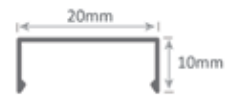

18 RECESSED

Profile

Mounting Clip

Construction Extruded recessed aluminium profile with acrylic diffuser

Finish Natural anodised, gloss/matt/mannex white, gloss/matt/mannex black powder coat (custom finishes available upon request)

Diffuser Clear, Ice or Opal

End Caps Grey PMMA screwless push on end caps

Mounting 2 x clear surface mounting clips per metre. Please note mounting clips are not specific recess clips and are designed to be surface mounted into rebates.

Bends Mitred 45°, 90° bends (custom bends available upon request)

Length Maximum 2.5mtr single piece lengths. Profile can be cut down onsite to suit specific applications. For longer runs, two or more lengths can be butt joined together to create seamless lengths.

| | ecoFLEX 4.8w/mtr | smoothFLEX 9.6w/mtr | starFLEX 14.4w/mtr | superFLEX 15w/mtr | powerFLEX 19.2w/mtr | hyperFLEX 21w/mtr | hyperFLEX+ 23w/mtr | colourFLEX 14w/mtr | chromaFLEX 23w/mtr |
|-----------------|---------------------|------------------------|-----------------------|----------------------|------------------------|----------------------|-----------------------|-----------------------|-----------------------|
| 18RECESSED IP20 | ✓ | ✓ | ✓ | ✓ | ✓ | ✓ | ✓ | ✓ | ✓ |
| 18RECESSED IP67 | x | x | x | x | x | N/A | N/A | x | x |