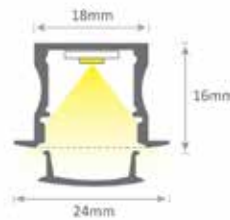

18 RECESSED

Profile

Mounting Clip

Construction Extruded recessed aluminium profile with acrylic diffuser

Finish Natural anodised, gloss/matt/mannex white, gloss/matt/mannex black powder coat (custom finishes available upon request)

Diffuser Clear, Ice or Opal

End Caps Grey PMMA screwless push on end caps

Mounting 2 x clear surface mounting clips per metre. Please note mounting clips are not specific recess clips and are designed to be surface mounted into rebates.

Bends Mitred 45°, 90° bends (custom bends available upon request)

Length Maximum 2.5mtr single piece lengths. Profile can be cut down onsite to suit specific applications. For longer runs, two or more lengths can be butt joined together to create seamless lengths.