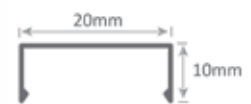

18 SLIM

Profile

Mounting Clip

Construction Extruded slimline aluminium profile with acrylic diffuser

Finish Natural anodised, gloss/matt/mannex white, gloss/matt/mannex black powder coat (custom finishes available upon request)

Diffuser Clear, Ice or Opal

End Caps Grey PMMA screwless push on end caps

Mounting 2 x clear mounting clips per metre.

Bends Mitred 45°, 90° bends (custom bends available upon request)

Length Maximum 2.5mtr single piece lengths. Profile can be cut down onsite to suit specific applications. For longer runs, two or more lengths can be butt joined together to create seamless lengths.

	ecoFLEX 4.8w/mtr	smoothFLEX 9.6w/mtr	starFLEX 14.4w/mtr	superFLEX 15w/mtr	powerFLEX 19.2w/mtr	hyperFLEX 21w/mtr	hyperFLEX+ 23w/mtr	colourFLEX 14w/mtr	chromaFLEX 23w/mtr
18SLIM IP20	✓	✓	✓	✓	✓	✓	✓	✓	✓
18SLIM IP67	x	x	x	x	x	N/A	N/A	x	x