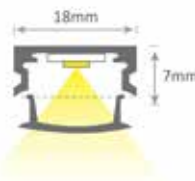

18 SLIM

Profile

Mounting Clip

Construction Extruded slimline aluminium profile with acrylic diffuser

Finish Natural anodised, gloss/matt/mannex white, gloss/matt/mannex black powder coat (custom finishes available upon request)

Diffuser Clear, Ice or Opal

End Caps Grey PMMA screwless push on end caps

Mounting 2 x clear mounting clips per metre.

Bends Mitred 45°, 90° bends (custom bends available upon request)

Length Maximum 2.5mtr single piece lengths. Profile can be cut down onsite to suit specific applications. For longer runs, two or more lengths can be butt joined together to create seamless lengths.