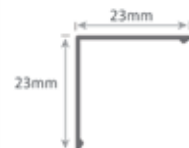

19 ANGLED

Profile

Mounting Clip

Construction Extruded aluminium profile with acrylic diffuser

Finish Natural anodised, gloss/matt/mannex white, gloss/matt/mannex black powder coat (custom finishes available upon request)

Diffuser Clear, Ice or Opal

End Caps Grey PMMA screwless push on end caps

Mounting 2 x clear mounting clips per metre.

Bends Mitred 45°, 90° bends (custom bends available upon request)

Length Maximum 2.5mtr single piece lengths. Profile can be cut down onsite to suit specific applications. For longer runs, two or more lengths can be butt joined together to create seamless lengths.

| | ecoFLEX 4.8w/mtr | smoothFLEX 9.6w/mtr | starFLEX 14.4w/mtr | superFLEX 15w/mtr | powerFLEX 19.2w/mtr | hyperFLEX 21w/mtr | hyperFLEX+ 23w/mtr | colourFLEX 14w/mtr | chromaFLEX 23w/mtr |
|---------------|---------------------|------------------------|-----------------------|----------------------|------------------------|----------------------|-----------------------|-----------------------|-----------------------|
| 19ANGLED IP20 | ✓ | ✓ | ✓ | ✓ | ✓ | ✓ | ✓ | ✓ | ✓ |
| 19ANGLED IP67 | x | x | x | x | x | N/A | N/A | x | x |