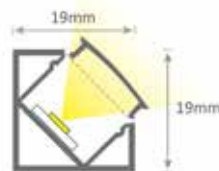

19 ANGLED

Profile