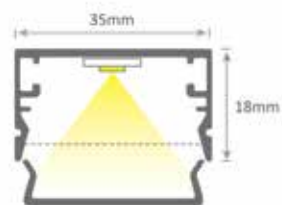

# 36 SLIM

Profile

**Construction** Extruded aluminium profile with LED+ diffuser

**Finish** Natural anodised, gloss/matt/mannex white, gloss/matt/mannex black powder coat (custom finishes available upon request)

**Diffuser** LED+ diffuser

**End Caps** Aluminium screwless fixed end caps

**Mounting** Surface mount via direct screw fixing (custom mounting options available upon request)

**Bends** Mitred 45°, 90° bends (custom bends available upon request)

**Length** Maximum 2.9mtr single piece lengths. Joiners are available on request to have mechanical joint between multiple lengths for longer runs.

	ecoFLEX 4.8w/mtr	smoothFLEX 9.6w/mtr	starFLEX 14.4w/mtr	superFLEX 15w/mtr	powerFLEX 19.2w/mtr	hyperFLEX 21w/mtr	hyperFLEX+ 23w/mtr	colourFLEX 14w/mtr	chromaFLEX 23w/mtr
36SLIM IP20	✓	✓	✓	✓	✓	✓	✓	✓	✓
36SLIM IP67	✓	✓	✓	✓	✓	N/A	N/A	✓	✓