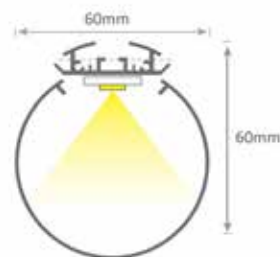

60 ROUND

Profile

Construction Extruded aluminium profile with round LED+ diffuser

Finish Natural anodised, gloss/matt/mannex white, gloss/matt/mannex black powder coat (custom finishes available upon request)

Diffuser LED+ diffuser

End Caps Plastic Silver screwless fixed end caps

Mounting 2mtr adjustable wire suspensions or surface mount via direct screw fixing (custom mounting options available upon request)

Bends No bends available

Length Maximum 2.5mtr single piece lengths. Joiners are available on request to have mechanical join between multiple lengths for longer runs.

	ecoFLEX 4.8w/mtr	smoothFLEX 9.6w/mtr	starFLEX 14.4w/mtr	superFLEX 15w/mtr	powerFLEX 19.2w/mtr	hyperFLEX 21w/mtr	hyperFLEX+ 23w/mtr	colourFLEX 14w/mtr	chromaFLEX 23w/mtr
60ROUND IP20	✓	✓	✓	✓	✓	✓	✓	✓	✓
60ROUND IP67	✓	✓	✓	✓	✓	N/A	N/A	✓	✓