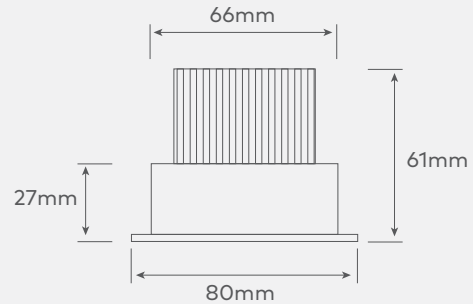

# HYPER 1.1

LED flush with frame with small size flange.

## DIMENSIONS

Cut-out: 70mm DIA