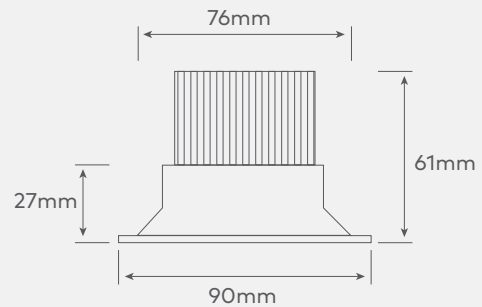

HYPER 1.2

DIMENSIONS

Cut-out: 80mm DIA

LED flush with frame with large size flange.

WARRANTY

5 years with quality Tridonic driver and CITIZEN LED chip

FRAME COLOUR

Black & White

LED COLOUR

2700k CRI90, 3000k CRI 90 or 80, 4000k CRI90

WATTAGE

9w – 180mA, 12w – 250mA, 15w – 350mA

BEAM ANGLE

25 Degree, 40 Degree, 60 Degree

DIMMING

Trailing & Leading Edge Dim standard, DALI on request

IP RATING

IP20 Standard, IP44 available on request

9W DOWNLIGHT				
Angle	2700K CRI90	3000K CRI90	4000K CRI90	3000K CRI80
25° Beam	719lm	723lm	815lm	850lm
40° Beam	725lm	719lm	804lm	893lm
60° Beam	701lm	692lm	777lm	874lm
12W DOWNLIGHT				
25° Beam	997lm	1040lm	1111lm	1222lm
40° Beam	1013lm	1035lm	1152lm	1264lm
60° Beam	944lm	996lm	1115lm	1199lm
15W DOWNLIGHT				
25° Beam	1326lm	1374lm	1464lm	1613lm
40° Beam	1362lm	1368lm	1444lm	1605lm
60° Beam	1319lm	1316lm	1395lm	1531lm