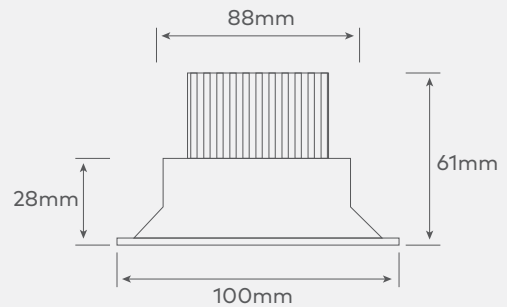

# HYPER 1.3

LED flush with frame with large size flange.

## DIMENSIONS

Cut-out: 90mm DIA