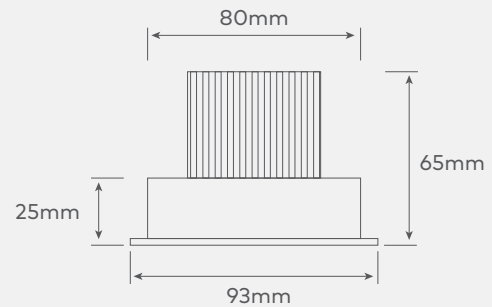

HYPER 2.1

LED flush with frame with medium size flange.
Frame has adjustable light direction.

DIMENSIONS

Cut-out: 80mm DIA

WARRANTY

5 years with quality Tridonic driver and CITIZEN LED chip

FRAME COLOUR

Black, White & Silver

LED COLOUR

2700k CRI90, 3000k CRI 90 or 80, 4000k CRI90

WATTAGE

9w – 180mA, 12w – 250mA, 15w – 350mA

BEAM ANGLE

25 Degree, 40 Degree, 60 Degree

DIMMING

Trailing & Leading Edge Dim standard, DALI on request

IP RATING

IP20 only

9W DOWNLIGHT				
Angle	2700K CRI90	3000K CRI90	4000K CRI90	3000K CR180
25° Beam	719lm	723lm	815lm	850lm
40° Beam	725lm	719lm	804lm	893lm
60° Beam	701lm	692lm	777lm	874lm
12W DOWNLIGHT				
25° Beam	997lm	1040lm	1111lm	1222lm
40° Beam	1013lm	1035lm	1152lm	1264lm
60° Beam	944lm	996lm	1115lm	1199lm
15W DOWNLIGHT				
25° Beam	1326lm	1374lm	1464lm	1613lm
40° Beam	1362lm	1368lm	1444lm	1605lm
60° Beam	1319lm	1316lm	1395lm	1531lm