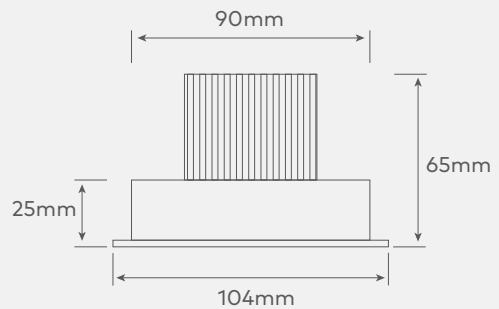

HYPER 2.2

LED flush with frame with medium size flange. Frame has adjustable light direction.

DIMENSIONS

Cut-out: 92mm DIA

WARRANTY

5 years with quality Tridonic driver and CITIZEN LED chip

FRAME COLOUR

Black, White & Silver

LED COLOUR

2700k CRI90, 3000k CRI 90 or 80, 4000k CRI90

WATTAGE

9w – 180mA, 12w – 250mA, 15w – 350mA

BEAM ANGLE

25 Degree, 40 Degree, 60 Degree

DIMMING

Trailing & Leading Edge Dim standard, DALI on request

IP RATING

IP20 only

9W DOWNLIGHT				
Angle	2700K CR190	3000K CR190	4000K CR190	3000K CR180
25° Beam	719lm	723lm	815lm	850lm
40° Beam	725lm	719lm	804lm	893lm
60° Beam	701lm	692lm	777lm	874lm
12W DOWNLIGHT				
25° Beam	997lm	1040lm	1111lm	1222lm
40° Beam	1013lm	1035lm	1152lm	1264lm
60° Beam	944lm	996lm	1115lm	1199lm
15W DOWNLIGHT				
25° Beam	1326lm	1374lm	1464lm	1613lm
40° Beam	1362lm	1368lm	1444lm	1605lm
60° Beam	1319lm	1316lm	1395lm	1531lm