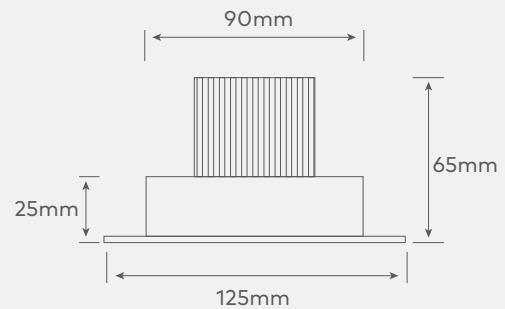

# HYPER 2.3

LED flush with frame with large size flange. Frame has adjustable light direction.

## DIMENSIONS

Cut-out: 92mm DIA