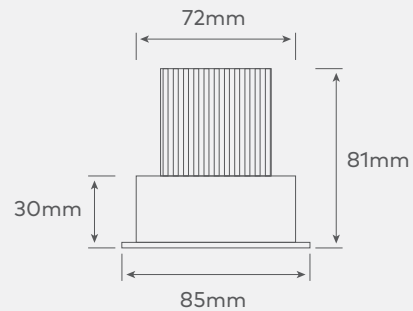

# HYPER 3.4

LED recessed 24mm into frame to minimise glare. Frame has a curved edge finish.

## DIMENSIONS

Cut-out: 76mm DIA