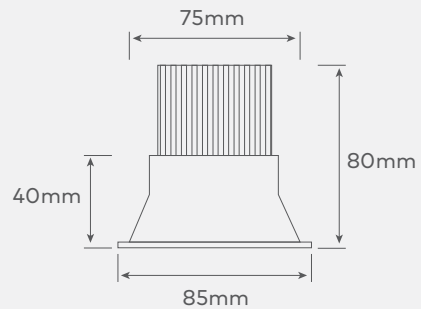

HYPER 3.5

LED recessed 22mm into frame to minimise glare. Frame has a straight edge finish.

DIMENSIONS

Cut-out: 76mm DIA

WARRANTY

5 years with quality Tridonic driver and CITIZEN LED chip

FRAME COLOUR

Black, White & Silver

LED COLOUR

2700k CRI90, 3000k CRI 90 or 80, 4000k CRI90

WATTAGE

9w – 180mA, 12w – 250mA, 15w – 350mA

BEAM ANGLE

25 Degree, 40 Degree, 60 Degree

DIMMING

Trailing & Leading Edge Dim standard, DALI on request

IP RATING

IP20 Standard, IP44 available on request

9W DOWNLIGHT				
Angle	2700K CRI90	3000K CRI90	4000K CRI90	3000K CRI180
25° Beam	719lm	723lm	815lm	850lm
40° Beam	725lm	719lm	804lm	893lm
60° Beam	701lm	692lm	777lm	874lm
12W DOWNLIGHT				
25° Beam	997lm	1040lm	1111lm	1222lm
40° Beam	1013lm	1035lm	1152lm	1264lm
60° Beam	944lm	996lm	1115lm	1199lm
15W DOWNLIGHT				
25° Beam	1326lm	1374lm	1464lm	1613lm
40° Beam	1362lm	1368lm	1444lm	1605lm
60° Beam	1319lm	1316lm	1395lm	1531lm