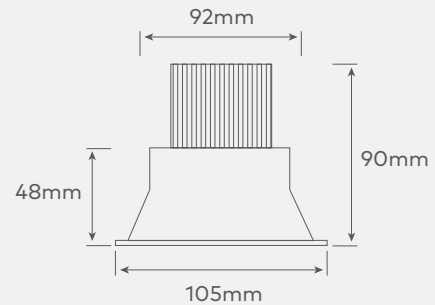

HYPER 3.6

DIMENSIONS

Cut-out: 92mm DIA

LED recessed 30mm into frame to minimise glare.
Frame has a curved edge finish and adjustable light direction.

WARRANTY

5 years with quality Tridonic driver and CITIZEN LED chip

FRAME COLOUR

Black & White

LED COLOUR

2700k CRI90, 3000k CRI 90 or 80, 4000k CRI90

WATTAGE

9w – 180mA, 12w – 250mA, 15w – 350mA

BEAM ANGLE

25 Degree, 40 Degree, 60 Degree