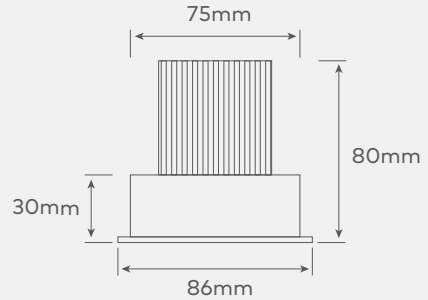

# HYPER 4.1

Deep narrow recess light with LED lens sitting 23mm from surface creating minimal glare.

## DIMENSIONS

Cut-out: 80mm DIA