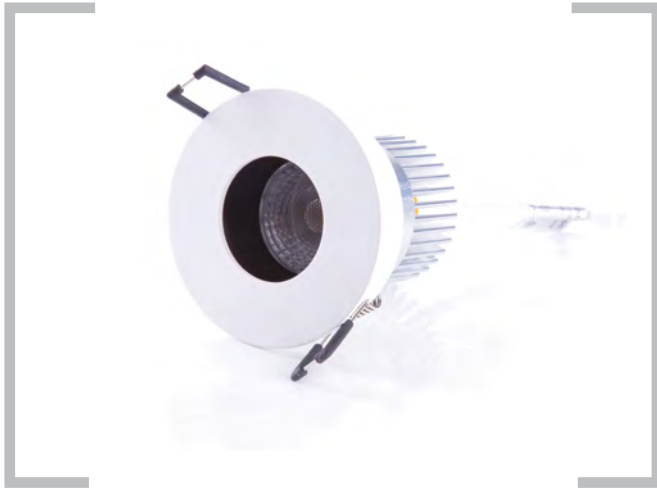

# HYPER 4.1

Deep narrow recess light with LED lens sitting 23mm from surface creating minimal glare.

## DIMENSIONS

Cut-out: 80mm DIA

## FRAME COLOUR

Black & White