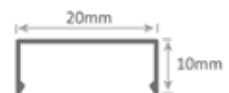

18 SQUARE

Profile

Mounting Clip

Construction Extruded aluminium profile with acrylic diffuser

Finish Natural anodised, gloss/matt/mannex white, gloss/matt/mannex black powder coat (custom finishes available upon request)

Diffuser Clear, Ice or Opal

End Caps Grey PMMA screwless push on end caps

Mounting 2 x clear mounting clips per metre.

Bends Mitred 45°, 90° bends (custom bends available upon request)

Length Maximum 2.5mtr single piece lengths. Profile can be cut down onsite to suit specific applications. For longer runs, two or more lengths can be butt joined together to create seamless lengths.