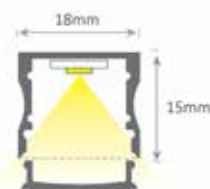

18 SQUARE

Profile

Mounting Clip

Construction Extruded aluminium profile with acrylic diffuser

Finish Natural anodised, gloss/matt/mannex white, gloss/matt/mannex black powder coat (custom finishes available upon request)

Diffuser Clear, Ice or Opal

End Caps Grey PMMA screwless push on end caps

Mounting 2 x clear mounting clips per metre.

Bends Mitred 45°, 90° bends (custom bends available upon request)

Length Maximum 2.5mtr single piece lengths. Profile can be cut down onsite to suit specific applications. For longer runs, two or more lengths can be butt joined together to create seamless lengths.