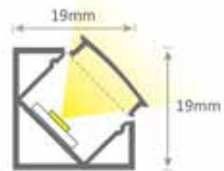

19 ANGLED

Profile