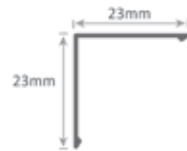

# 19 ANGLED

Profile

Mounting Clip

**Construction** Extruded aluminium profile with acrylic diffuser

**Finish** Natural Anodised

**Diffuser** Clear, Ice or Opal

**End Caps** Grey PMMA screwless push on end caps

**Mounting** 2 x clear mounting clips per metre.

**Bends** Mitred 45°, 90° bends (custom bends available upon request)

**Length** Maximum 2.5mtr single piece lengths. Profile can be cut down onsite to suit specific applications. For longer runs, two or more lengths can be butt joined together to create seamless lengths.