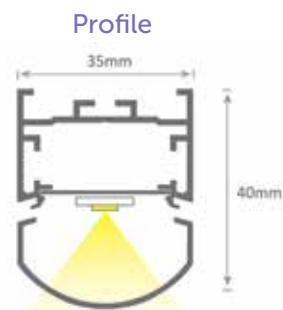

# 36 D

- Construction** Extruded aluminium profile
- Finish** Natural anodised, gloss/matt/mannex white, gloss/matt/mannex black powder coat (custom finishes available upon request)
- Diffuser** Curved LED+ diffuser
- End Caps** Aluminium screwless fixed end caps
- Mounting** 2mtr adjustable wire suspensions or surface mount via direct screw fixing (custom mounting options available upon request)

- Bends** Mitred 45°, 90° bends (custom bends available upon request)
- Length** Maximum 2.9mtr single piece lengths. Joiners are available on request to have mechanical joint between multiple lengths for longer runs.