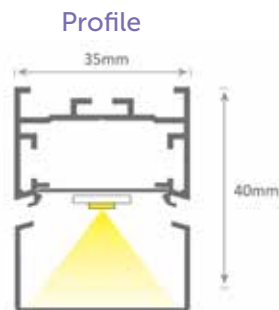

Construction Extruded aluminium profile with three sided LED+ diffuser

Finish Natural anodised, gloss/matt/mannex white, gloss/matt/mannex black powder coat (custom finishes available upon request)

Diffuser LED+ diffuser

End Caps Aluminium screwless fixed end caps

Mounting 2mtr adjustable wire suspensions or surface mount via direct screw fixing (custom mounting options available upon request)

Bends Mitred 45°, 90° bends (custom bends available upon request)

Length Maximum 2.9mtr single piece lengths. Joiners are available on request to have mechanical join between multiple lengths for longer runs.

	ecoFLEX 4.8w/mtr	smoothFLEX 9.6w/mtr	starFLEX 14.4w/mtr	superFLEX 15w/mtr	powerFLEX 19.2w/mtr	hyperFLEX 21w/mtr	hyperFLEX+ 23w/mtr	colourFLEX 14w/mtr	chromaFLEX 23w/mtr
36PROUD IP20	✓	✓	✓	✓	✓	✓	✓	✓	✓
36PROUD IP67	✓	✓	✓	✓	✓	N/A	N/A	✓	✓