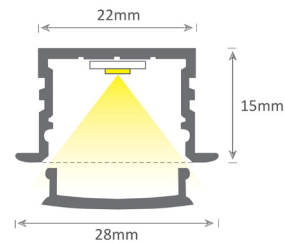

22 RECESSED

Profile

Construction Extruded aluminium profile with LED+ diffuser

Finish Natural Anodised

Diffuser Clear, Ice or Opal

End Caps Grey PMMA screwless push on end caps

Mounting 2 x spring recess brackets per metre.

Bends Mitred 45°, 90° bends (custom bends available upon request)

Length Maximum 2.5mtr single piece lengths.

Cut-Out 25mm W x Length provided plus 2mm

	ecoFLEX 4.8w/mtr	smoothFLEX 9.6w/mtr	starFLEX 14.4w/mtr	superFLEX 15w/mtr	powerFLEX 19.2w/mtr	hyperFLEX 21w/mtr	hyperFLEX+ 23w/mtr	colourFLEX 14w/mtr	chromaFLEX 23w/mtr
22SQUARE IP20	✓	✓	✓	✓	✓	✓	✓	✓	✓
22SQUARE IP67	✓	✓	✓	✓	✓	N/A	N/A	✓	✓