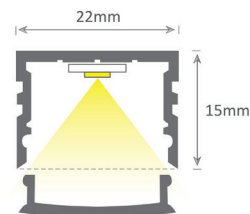

22 SQUARE

Profile

Construction Extruded aluminium profile with LED+ diffuser

Finish Natural anodised, gloss/matt/mannex white, gloss/matt/mannex black powder coat (custom finishes available upon request)

Diffuser LED+ diffuser

End Caps Aluminium screwless fixed end caps

Mounting Surface mount C/W Mounting Clips (custom mounting options available upon request)

Bends Mitred 45°, 90° bends (custom bends available upon request)

Length Maximum 2.5mtr single piece lengths.

	ecoFLEX 4.8w/mtr	smoothFLEX 9.6w/mtr	starFLEX 14.4w/mtr	superFLEX 15w/mtr	powerFLEX 19.2w/mtr	hyperFLEX 21w/mtr	hyperFLEX+ 23w/mtr	colourFLEX 14w/mtr	chromaFLEX 23w/mtr
22SQUARE IP20	✓	✓	✓	✓	✓	✓	✓	✓	✓
22SQUARE IP67	✓	✓	✓	✓	✓	N/A	N/A	✓	✓