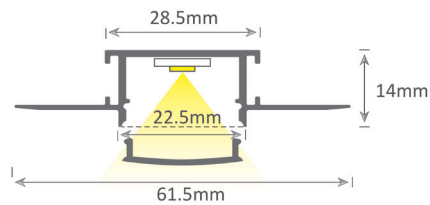

22 TRIMLESS

Profile & Mounting Channel

- Construction** Extruded trimless recessed mounted aluminium profile with PC diffuser
- Finish** Natural anodised (custom finishes available upon request)
- Diffuser** Opal
- End Caps** Aluminium screwed on end caps
- Mounting** Full length plaster mounting flange for screwing direct to plasterboard.

Bends Mitred 45°, 90° bends (custom bends available upon request)

Length Maximum 2mtr single piece lengths. Profile can be cut down onsite to suit specific applications. For longer runs, two or more lengths can be butt joined together to create a seamless lengths.

	ecoFLEX 4.8w/mtr	smoothFLEX 9.6w/mtr	starFLEX 14.4w/mtr	superFLEX 15w/mtr	powerFLEX 19.2w/mtr	hyperFLEX 21w/mtr	hyperFLEX+ 23w/mtr	colourFLEX 14w/mtr	chromaFLEX 23w/mtr
22 Trimless IP20	✓	✓	✓	✓	✓	✓	✓	✓	✓
22 Trimless IP67	✓	✓	✓	✓	✓	N/A	N/A	✓	✓