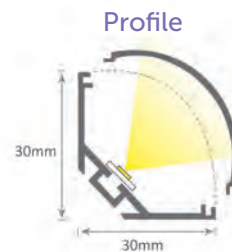

Construction Extruded aluminium profile with LED+ diffuser

Finish Natural anodised, gloss/matt/mannex white, gloss/matt/mannex black powder coat (custom finishes available upon request)

Diffuser LED+ diffuser

End Caps Grey PMMA screless push on end caps

Mounting Surface mount via direct screw fixing

Bends Mitred 45°, 90° bends (custom bends available upon request)

Length Maximum 2.5mtr single piece lengths. Joiners are available on request to have mechanical join between multiple lengths for longer runs.

	ecoFLEX 4.8w/mtr	smoothFLEX 9.6w/mtr	starFLEX 14.4w/mtr	superFLEX 15w/mtr	powerFLEX 19.2w/mtr	hyperFLEX 21w/mtr	hyperFLEX+ 23w/mtr	colourFLEX 14w/mtr	chromaFLEX 23w/mtr
36SLIM IP20	✓	✓	✓	✓	✓	✓	✓	✓	✓
36SLIM IP67	✓	✓	✓	✓	✓	N/A	N/A	✓	✓