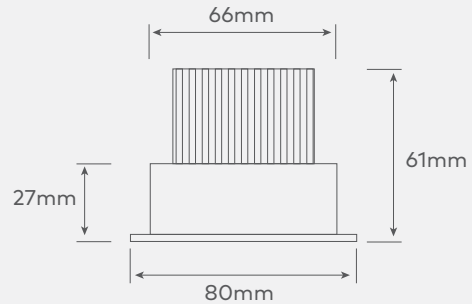

HYPER 1.1

LED flush with frame with small size flange.

DIMENSIONS

Cut-out: 70mm DIA

Note: 20mm smaller heat sink available for the 11w and 9w.
20mm high heat sink supplied for 21w fittings.

WARRANTY

5 years with quality Tridonic driver and CITIZEN LED chip

FRAME COLOUR

Black & White

LED COLOUR

2700k, 3000k, 4000k – CRI97
(CRI80 3k available on request)

WATTAGE

9w – 180mA, 11w – 250mA,
15w – 350mA, 21w – 500mA

BEAM ANGLE

18 Degree, 25 Degree, 40 Degree, 60 Degree

Note: 18 Degree Beam Angle results available upon request.

ORDER CODES

Wattage	Frame Colour	LED Colour	Beam Angle	CRI Rating	IP Rating	Dimming	Filters
9w	B Black	27k 2700k	18 18°	97 CRI97*	20 IP20*	STD Trailing and Leading Edge Dim*	HC Honeycomb
11w	W White	3k 3000k	25 25°	80 CRI80	44 IP44		FR Frosted
15w		4k 4000k	40 40°				
21w			60 60°			DALI DALI Dim	