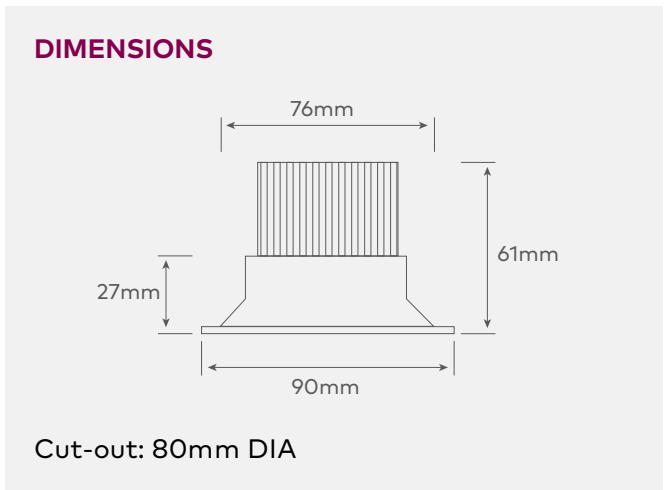

# HYPER 1.2

LED flush with frame with large size flange.

Note: 20mm smaller heat sink available for the 11w and 9w.  
20mm high heat sink supplied for 21w fittings.