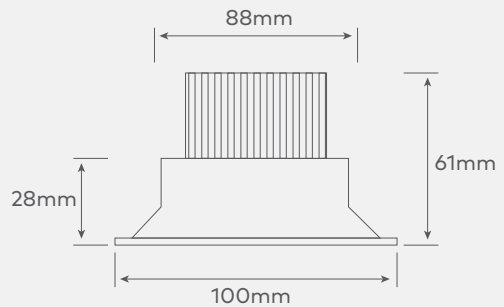

# HYPER 1.3

LED flush with frame with large size flange.

## DIMENSIONS

Cut-out: 90mm DIA

Note: 20mm smaller heat sink available for the 11w and 9w.  
20mm high heat sink supplied for 21w fittings.