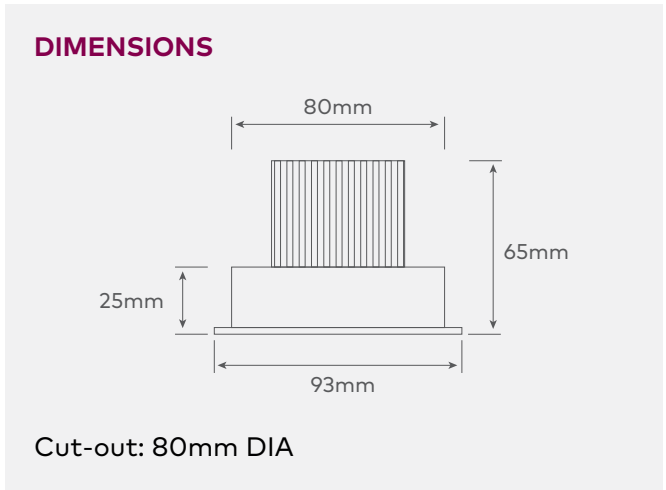

# HYPER 2.1

LED flush with frame with medium size flange.  
Frame has adjustable light direction.

Note: 20mm smaller heat sink available for the 11w and 9w.  
20mm high heat sink supplied for 21w fittings.