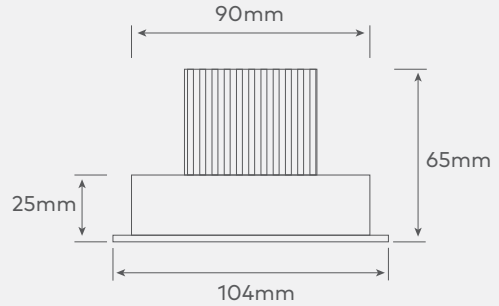

# HYPER 2.2

LED flush with frame with medium size flange. Frame has adjustable light direction.

## DIMENSIONS

Cut-out: 92mm DIA

Note: 20mm smaller heat sink available for the 11w and 9w. 20mm high heat sink supplied for 21w fittings.