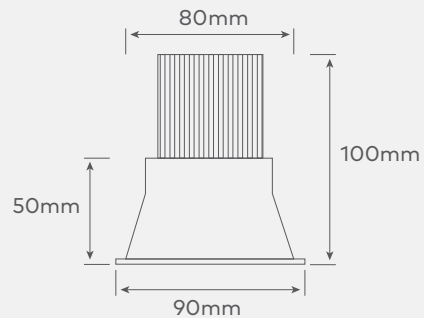

LED COLOUR

2700k, 3000k, 4000k – CRI97
(CRI80 3k available on request)

WATTAGE

9w – 180mA, 11w – 250mA,
15w – 350mA, 21w – 500mA

BEAM ANGLE

18 Degree, 25 Degree, 40 Degree, 60 Degree

DIMMING

Trailing & Leading Edge Dim standard,
DALI on request

IP RATING

IP20 Standard, IP44 available on request

FILTERS

Honeycomb and Frosted

DIMENSIONS

Cut-out: 83mm DIA

Note: 20mm smaller heat sink available for the 11w and 9w.
20mm high heat sink supplied for 21w fittings.