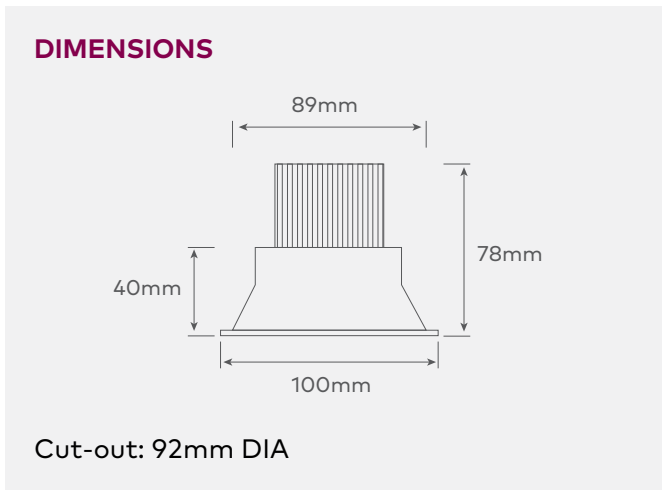

# HYPER 3.2

LED recessed 22mm into frame to minimise glare. Frame has a straight edge finish.

Note: 20mm smaller heat sink available for the 11w and 9w. 20mm high heat sink supplied for 21w fittings.